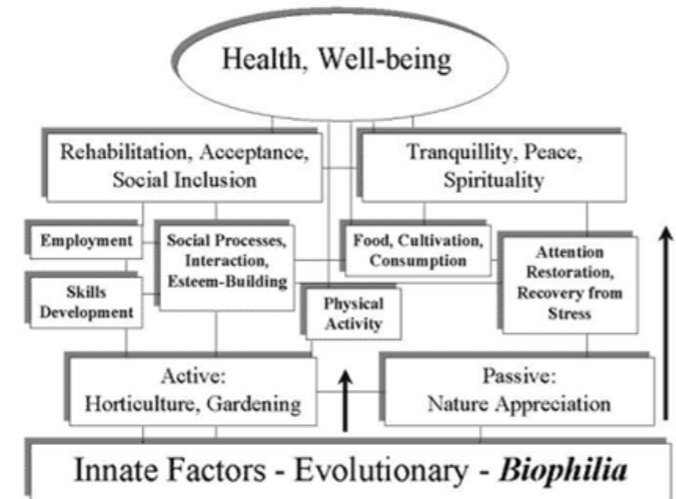

" I CAN  
YOU CAN  
WE CAN"

Wendy Matheson Residential Landscape Design 01667 454896			
Client: Thrive Garden Project, Battersea Park			
Dwg. No. WM/04/01	Drawn by: WM	Date: June 2008	Scale: 1:200